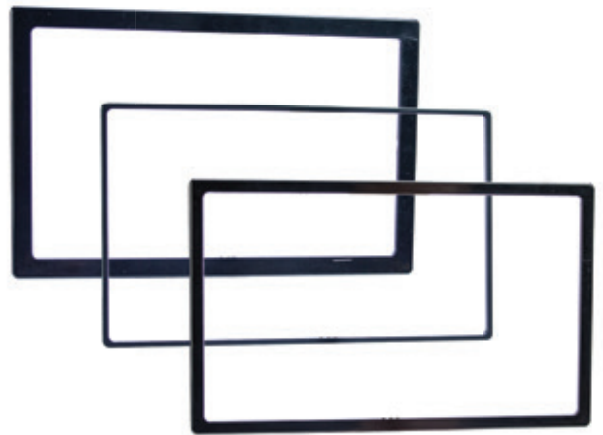

UNIVERSAL

89-50-0900

D

TRIM RINGS Universal

- Universal Double-DIN trim rings for Double-DIN radio installations
- Includes one of three different sizes: .125, .250 and .375"
- Trim rings all have interior opening of 3.95" x 6.825".