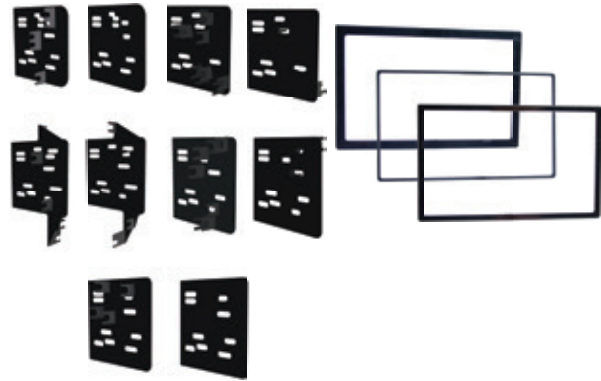

TOYOTA

99-8104

Toyota **Multi-Kit 1989-2004**

- Lots of mounting tabs on multiple brackets to cover tons of applications (covers the old 99-8101 and 99-8140 but does Single-Din and Double-Din)
- Great for when the factory brackets are missing
- Three different size trim rings are also included to adapt to a variety of radios and dash openings