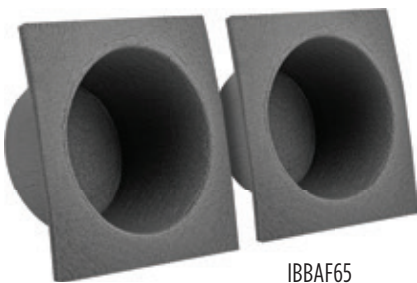

SPEAKERS & ACCESSORIES

ACOUSTIC BAFFLES

IBBAF69	ACOUSTIC SPEAKER BAFFLE 6X9	PAIR
IBBAF65	ACOUSTIC SPEAKER BAFFLE 6.5	PAIR
IBBAF652	ACOUSTIC SPEAKER BAFFLE 6.5 SHALLOW	PAIR