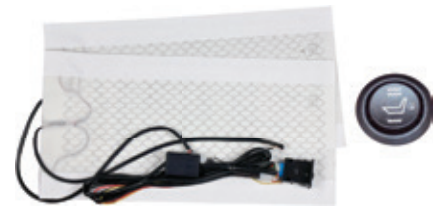

SYSTEM COMPONENTS

IBHS1-B1

SYSTEM COMPONENTS

IBRRMOMD	MOMENTARY OFF MOMENTARY SWITCH	5 PACK
IBHS1-B1	SEAT HEATER KIT BULK EACH	EACH